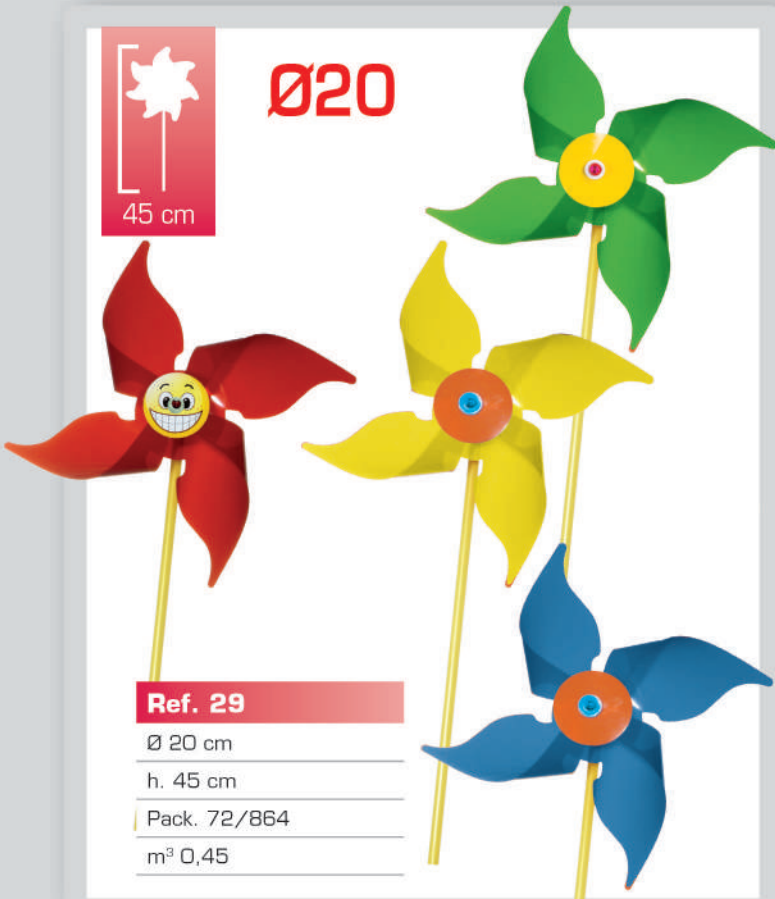

45 cm

Ø 20

Ref. 29

Ø 20 cm

h. 45 cm

Pack. 72/864

m³ 0,45

43 cm

Ø 16